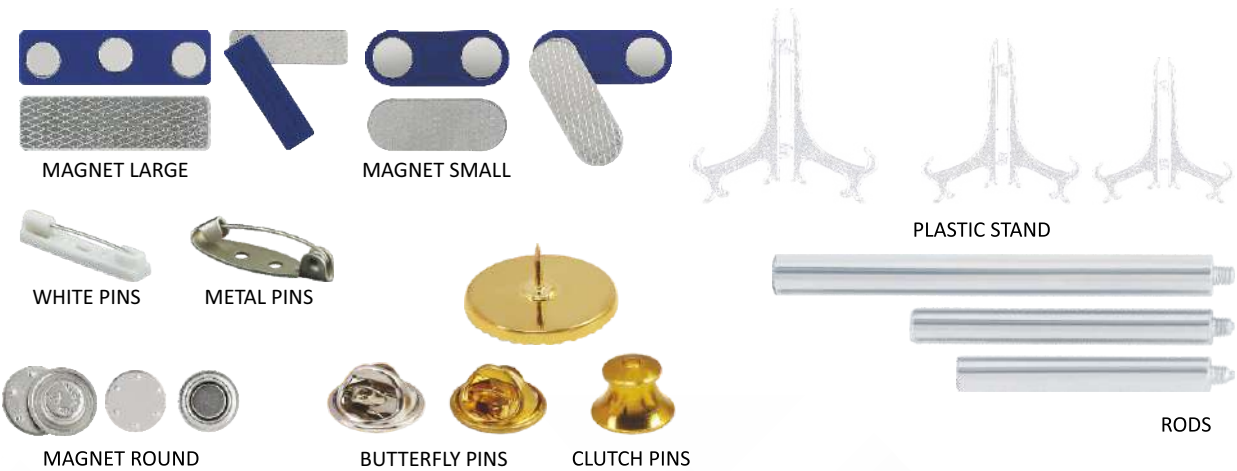

7020
SIZE : 70mm x 30mm

7031
SIZE : 70mm x 27mm

7032
SIZE : 70mm x 19mm

7033
SIZE : 70mm x 25mm

CUSTOMIZED LAPEL PINS & COINS

MOUNT BADGE

CUFFLINKS & TIE PINS

ACCESSORIES